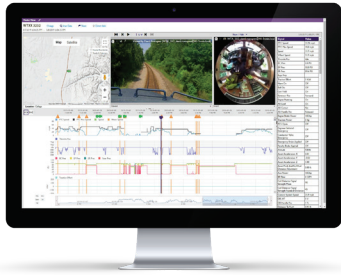

Connected Crashworthy Data Package

The Connected Crashworthy Data Package enables the Violet Edge to be your FRA-Compliant Event Recorder or PTC Event Recorder.

As a Connected Solution, data is continuously synced to the Cloud, eliminating the need for someone to physically connect to the Event Recorder on the vehicle.

Your data is secure and available from anywhere at any time via the Cloud.

The Wi-Tronix web-based viewer eliminates the need for proprietary playback software.

Power Hold Up

The last few seconds of data after an impact are often the most valuable for incident investigation.

The Wi-Tronix Power Hold Up feature ensures the Violet Edge continues to function while Event Recorder data is sent to the Cloud, multiple seconds after power loss.

Value Added Services

Wi-Tronix now provides the next level of support for operations through:

Easy to Use – Saves Time and Money

Remote Information Access

Easy-to-use, secure web-based portal or B2B connection – no separate software needed

Integrated Data

Simplify and accelerate investigations with the integration of vehicle data, GPS, and other data