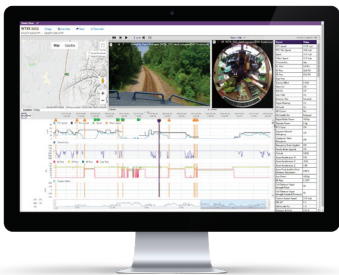

Connected Crashworthy Data Package

The Connected Crashworthy Data Package enables the Violet Edge to be your FRA-Compliant Event Recorder or PTC Event Recorder.

As a Connected Solution, data is continuously synced to the Cloud either automatically or on-demand, eliminating the need for someone to physically connect to the Event Recorder on the vehicle.

Your data is secure and available from anywhere at any time via the Cloud. The Wi-Tronix web-based viewer eliminates the need for proprietary playback software.

Power Hold Up

The last few seconds of data after an impact are often the most valuable for incident investigation.

The Wi-Tronix Power Hold Up feature ensures the Violet Edge continues to function while Event Recorder data is sent to the Cloud, multiple seconds after power loss.

Value Added Services

Wi-Tronix now provides the next level of support for operations through:

Remote Information Access

Easy-to-use, secure web-based portal or B2B connection – no separate software needed

Integrated Data

Simplify and accelerate investigations with the integration of vehicle data, GPS, and other data